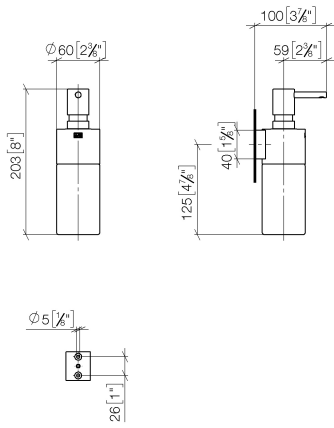

83 435 970

- bottle made of crystal glass, matt
- width 60mm
- height 200 mm
- 250 ml bottle
- 96mm projection

Fits: MADISON, MEM, TARA, CL.1, LISSÉ,
VAIA, META, CYO

	Chrome	83 435 970-00
	Brushed Platinum	83 435 970-06
	Platinum	83 435 970-08
	Dark Chrome	83 435 970-19
	Light Gold	83 435 970-26
	Brushed Light Gold	83 435 970-27
	Brushed Durabronze (23kt Gold)	83 435 970-28
	Matte Black	83 435 970-33
	Brushed Bronze	83 435 970-42
	Brushed Champagne (22kt Gold)	83 435 970-46
	Champagne (22kt Gold)	83 435 970-47
	Brushed Chrome	83 435 970-93
	Brushed Dark Platinum	83 435 970-99

83 435 970

mm [inches]

83 435 970

Parts for other finishes can be found here: [Brushed Platinum](#)

Spare parts list

No.	Item Number	Name	Quantity used	Delivery time
1	90 10 10 535 00-00	dispenser	1	10
2	90 10 10 525 00-00	base	1	10
3	90 90 04 001 00 82	glass	1	2
4	09 30 30 093 90	screw	1	2
5	05 30 31 025 00 90	fixing set	1	2
6	08 10 10 530-00	holder	1	10