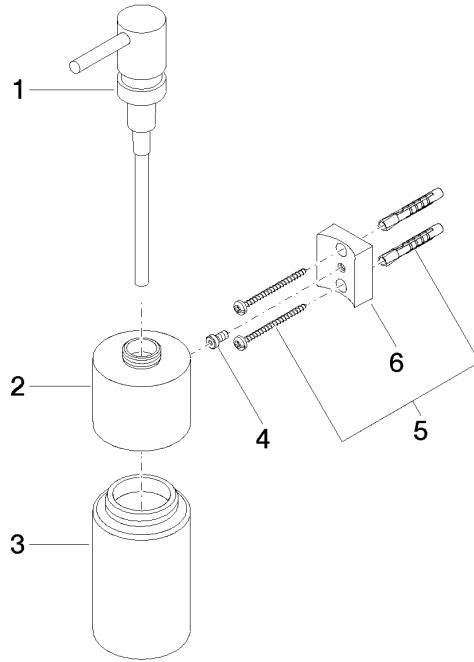

83 435 970

- bottle made of crystal glass, matt
- width 60mm
- height 200 mm
- 250 ml bottle
- 96mm projection

Fits: MADISON, MEM, TARA, CL.1, LISSÉ,
VAIA, META, CYO

	Chrome	83 435 970-00
	Brushed Platinum	83 435 970-06
	Platinum	83 435 970-08
	Dark Chrome	83 435 970-19
	Light Gold	83 435 970-26
	Brushed Light Gold	83 435 970-27
	Brushed Durabronze (23kt Gold)	83 435 970-28
	Matte Black	83 435 970-33
	Brushed Bronze	83 435 970-42
	Brushed Champagne (22kt Gold)	83 435 970-46
	Champagne (22kt Gold)	83 435 970-47
	Brushed Chrome	83 435 970-93
	Brushed Dark Platinum	83 435 970-99

83 435 970

mm [inches]

83 435 970

Parts for other finishes can be found here: [Brushed Platinum](#)

Spare parts list

No.	Item Number	Name	Quantity used	Delivery time
1	90 10 10 535 00-00	dispenser	1	10
2	90 10 10 525 00-00	base	1	10
3	90 90 04 001 00 82	glass	1	2
4	09 30 30 093 90	screw	1	2
5	05 30 31 025 00 90	fixing set	1	2
6	08 10 10 530-00	holder	1	10